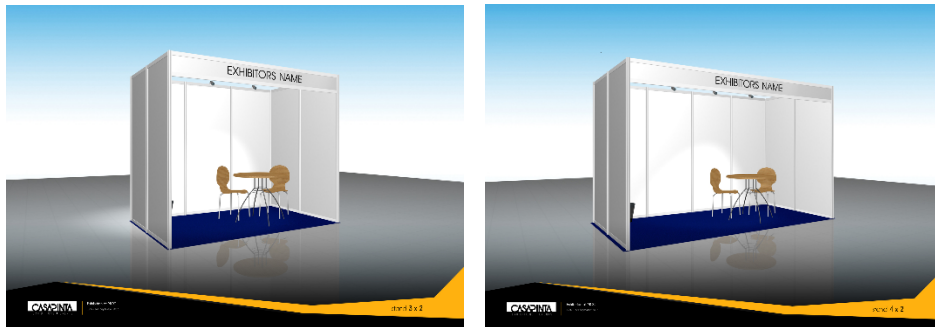

### Exhibition stand cost and what it includes:

The cost of our stands

6 sq/m	€1800
8 sq/m	€2200
12 sq/m	€2600
24 sq/m	€3300

Pre-erected booths of the type illustrated below will be available.

Booth design

Exhibitors may use their own backdrops within the space allocated. The majority of sites available will be of size 3 x 2 metres and, in addition, twenty-four 4 x 2 metre, eight 4 x 3 metre and six 6 x 4 metre sites will be available. The following is included in the stand package:

- White walls
- 3 spots
- A rectangular table
- Two chairs
- Grey or blue carpet
- 1 waste bin
- A fascia board /sign
- Electricity / 1.5 kW/220 V
- WiFi Access

Further information relating to set-up times, exhibition opening hours and the means of renting DVD equipment, additional power, shipping agent for import/export etc., will follow in the service kit after payment is received.